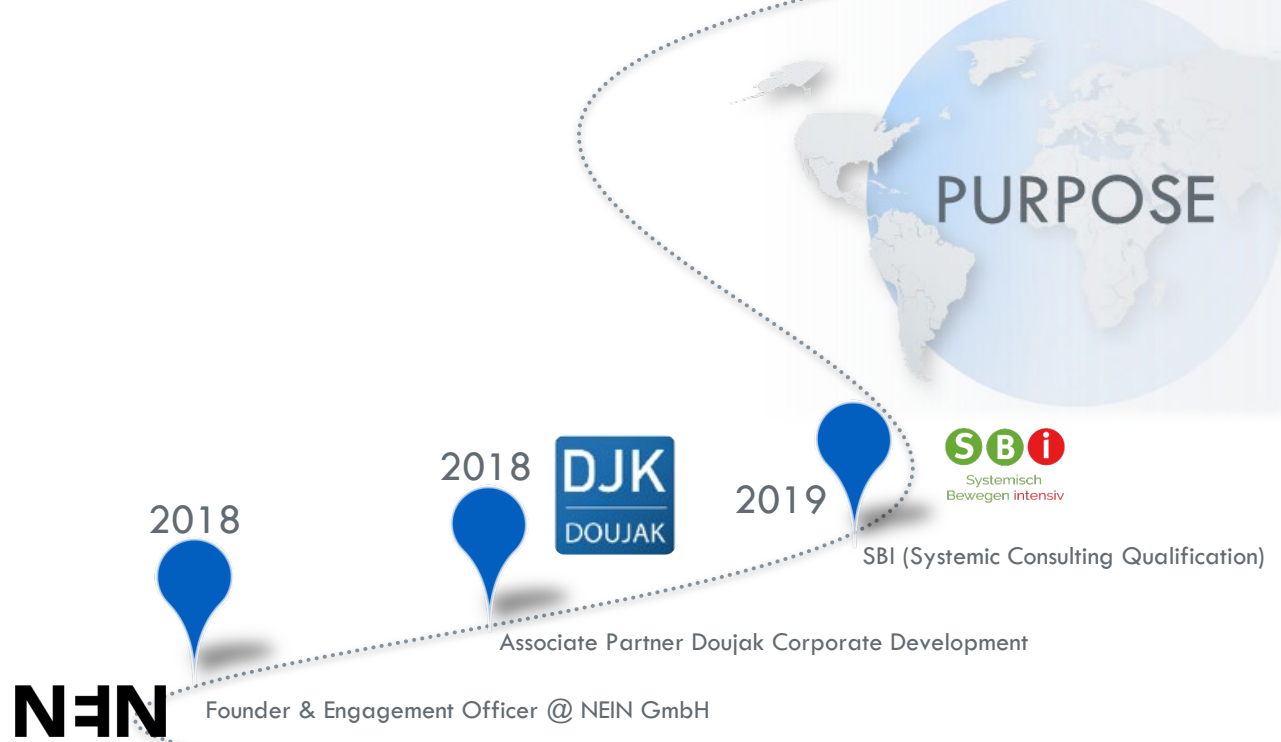

PAUL SCHEIPL
ASSOCIATE PARTNER

MAIN AREAS OF EXPERTISE

- Employer Branding
- Creative Communication
- Change management
- Entrepreneurship
- Strategic Marketing

PURPOSE

Born 1987, Vienna, Austria

2013

Business Management - Entrepreneurship

2013

craze.

CO-Founder & CEO craze advertising agency vienna

2016

Co-Founder ritty GmbH fin-tech cash register app

2018

SWEET

Founder Online Startup Fan - Engagement